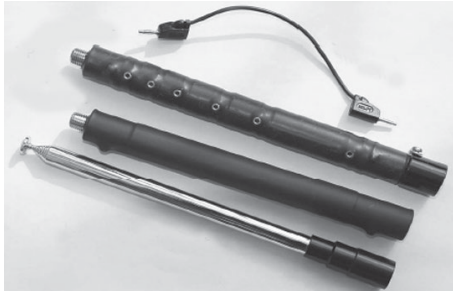

The **Icom IC-705** saw its debut at the *Tokyo Hamfair* August 2019. This new portable QRP transceiver covers HF, 6 meters, 2 meters and 440 MHz. It provides up to 5 watts RF output with the supplied BL-272 battery, or up to 10 watts when operating from 12 VDC. QRPp 500 mW also supported. MicroSD port for firmware upgrade, programming, voice recording and GPS log data. All this in an amazing 7.9 x 3.1 x 3.3 inch chassis that easily fits in one hand. And only 2.25 lbs. (without battery)! The ultimate backpack, multi-mission transceiver. Now shipping!

# COMET HFJ-350M

The **Comet HFJ-350M** provides the ultimate in portability for major ham bands 80 through 6 meters. The amazing 3-piece design disassembles to under 10 inches. It covers the 3.5, 7, 10, 14, 18, 21, 24, 28 and 50 MHz bands. Maximum power is 75 Watts SSB on 80 meters and 100 Watts SSB on 40 through 6 meters. Band selection is made by positioning the supplied jumper cable. This antennas requires a counterpoise and antenna tuner. The HFJ-350M antenna terminates to a PL-259 [M]. Extends 63.4 inches and collapses to 14.6 inches.

# VIBROPLEX EF-ALLBAND-KW

The **Vibroplex EF-ALLBAND-KW** is a 1 kW ICAS power handling antenna for 8 amateur radio bands designed to be employed without the use of an antenna tuner. All stainless steel hardware, strain relief at the feedpoint, rugged construction designed to be put up once and left for permanent use. Weighing just over 2 pounds, this antenna is also an ideal travel companion for multi-band operation. Works well in sloper, vertical, straight, or inverted V configurations. It covers 80, 40, 30, 20, 17, 15, 12, 10 meters with up to 1 kW ICAS. 132.75 inches. Matchbox construction: 49:1 transformer, 2x FT-240-43 toroids, #14 enameled wire windings, silver plated Amphenol SO-239. Has side air vent + vent and drain holes at bottom. Antenna wire is stainless steel and uses #18 Polystyath polyethylene coated copper-clad.