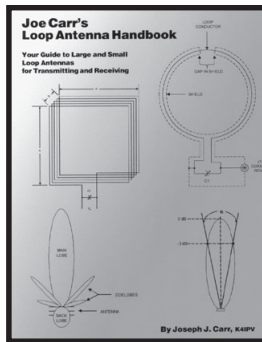

Order #0004 \$49.95

JOE CARR'S LOOP ANTENNA HANDBOOK

By Joe Carr. Here is a comprehensive, but readable guide to understanding and building loops for longwave, medium wave, shortwave and VHF. Loop antennas can be very effective, even if you have limited space and a tight budget. Many diagrams and illustrations. URR. ©1999 133 p. List \$19.95.